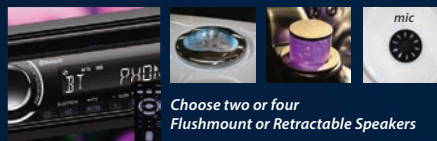

Xtreme LED GLO Jets and Lit Hand Controls

Bluetooth Stereo w/Mounted Microphone

Choose two or four Flushmount or Retractable Speakers

Talk hands-free in your hot tub. Your mobile phone connects to your hot tub stereo and plays the callers voice through the hot tub speakers and Coast Spas waterproof microphone captures your voice for the caller.