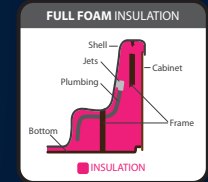

Let Us Help

Take advantage of the knowledge and expertise of your nearest Coast Spas Dealership.

Coast Spas dealers are there to help you get the most out of your spa purchase. Most have decades of experience helping buyers get into the right hot tub, and taking time to allow them to pass along some of those experience could be imperative to being completely satisfied with your purchase.

We all share the goal of providing great customer service and knowledgeable advice to spa buyers. We provide a high quality handcrafted product that has been carefully built to the highest standards and we have been leading the industry in innovation since our inception. We love hot tubs, and we want you and your family to love them just as much as we do.

-the Coast Spas Family

www.coastspas.com
info@coastspas.com