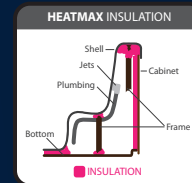

Let Us Help

Take advantage of the knowledge and expertise of your nearest Coast Spas Dealership.

Coast Spas dealers are there to help you get the most out of your spa purchase. Most have decades of experience helping buyers get into the right hot tub, and taking time to allow them to pass along some of those experience could be imperative to being completely satisfied with your purchase.

We all share the goal of providing great customer service and knowledgeable advice to spa buyers. We provide a high quality handcrafted product that has been carefully built to the highest standards and we have been leading the industry in innovation since our inception. We love hot tubs, and we want you and your family to love them just as much as we do.

-the Coast Spas Family

www.coastspas.com
info@coastspas.com