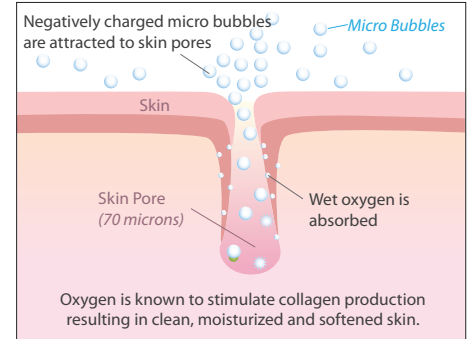

Throw Away Your Age-Defying Beauty Creams

One of the Most Advanced Skin Rejuvenation Systems in the World is...
Now Available in a Hot Tub

MicroSilk® is a revolutionary skin treatment system that uses oxygen to stimulate collagen production in your skin. Your skin's natural collagen production gradually subsides as you age. This reduction in collagen levels leads to the thinning of your skin which causes fine lines, wrinkles and the appearance of age spots.

Exposing your skin to MicroSilk® for just 20 minutes a day will re-stimulate collagen levels leaving your skin looking smooth and beautiful and removing years from your appearance.

The MicroSilk® Pro System from Coast Spas combines the age-defying MicroSilk® system with our commercial-grade pressurized filtration system, keeping your water clean and clear for your daily beauty routine.

The Science of MicroSilk®