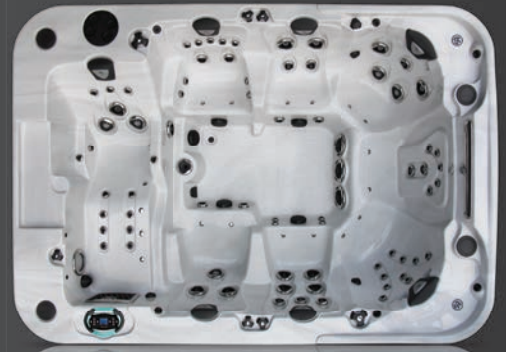

MIRAGE CURVE

Seating **8 Adults**
Capacity **2574 L | 680 US Gal**
Dimensions **132 x 92 x 40 in**
335 x 234 x 101.5 cm

Jets	Luxury	56 82

Jets	Pumps	
	North America	International
Elite		
46	4HP	3HP SF
Luxury		
56	2x 5HP ↑	2x 5HP SF
65	3x 5HP	3x 5HP SF
82	3x 5HP	3x 5HP SF

- ↑ upgrade to 2x 7HP available!

True HP vs Brake HP

We list our spas in True Horsepower
See below for Brake Horsepower Ratings:

North America
[4HP = 6BHP] [5HP = 7BHP] [7HP = 9BHP]

International - (SF) Super Flow Pumps
[3HP(SF) = 5BHP] [5HP(SF) = 7BHP]