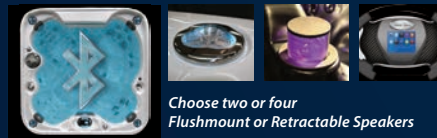

Touch Screen Controlled Bluetooth

Choose two or four Flushmount or Retractable Speakers

Easily navigate with your hot tub's touchscreen control panel. Luxury Class Only.