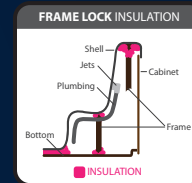

Refresh Button
Simply press to refresh your water. Quickly run your water through a filtration cycle before entering or

Frame Lock Insulation comes standard on a Coast Spas Hot Tub. (Cascade Series Spas come standard with partial foam)