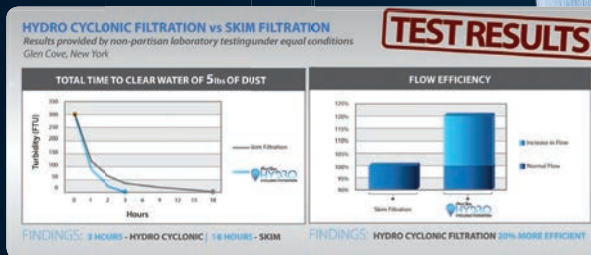

The Water Diversion Blade® disperses water and contaminants evenly around the outside of the filter resulting in more efficient filtration.

Up to 175 sq.ft. of filter media (*largest available in any hot tub*) for superior water flow and less strain on your spas' components.

No Pressure? Big Problem.

In North America it is law for any commercial establishment to have a closed pressurized filtration system on any public pool or hot tub, so why would you accept anything less for your family? Not only is it more efficient and faster than a skim filtration system but it also removes the dirty filter canisters from the bathing area. Without a pressurized system, once the water flow to the filter subsides, the debris that was caught in the filter is free to float back into the spa and re-contaminate the water. We like this idea about as much as sitting in the water with the dirty filters. So Coast Spas developed the Hydro Cyclonic Filtration System®. This is a commercial-grade, pressurized filtration system with the filter canister completely removed from the bathing area and coupled with an oversized skimmer. We feel so strongly that the happiest spa owners have the cleanest water, that we made this a standard feature on ALL of our spas. So you can rest easy knowing that your spa will have the best filtration system available.

83% Faster & 20% More Efficient
Than Skim Filtration