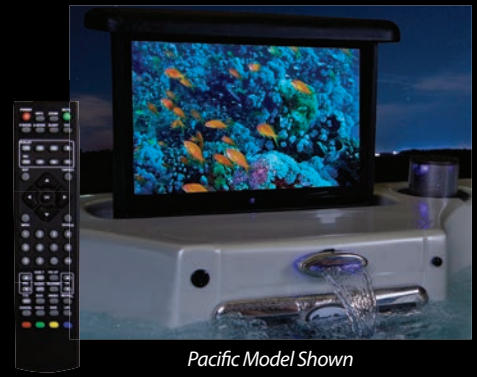

**PUSH BUTTON RETRACTABLE
LCD PANEL TV with EVERY MEDIA SPA**

Coast Spas Media Series comes standard with an integrated LCD TV and DVD/CD Player.

This Marine-Grade TV is 100% waterproof and can withstand the worst outdoor elements (hot and cold), and is always ready to play your favorite movies or TV shows.

Pacific Model Shown